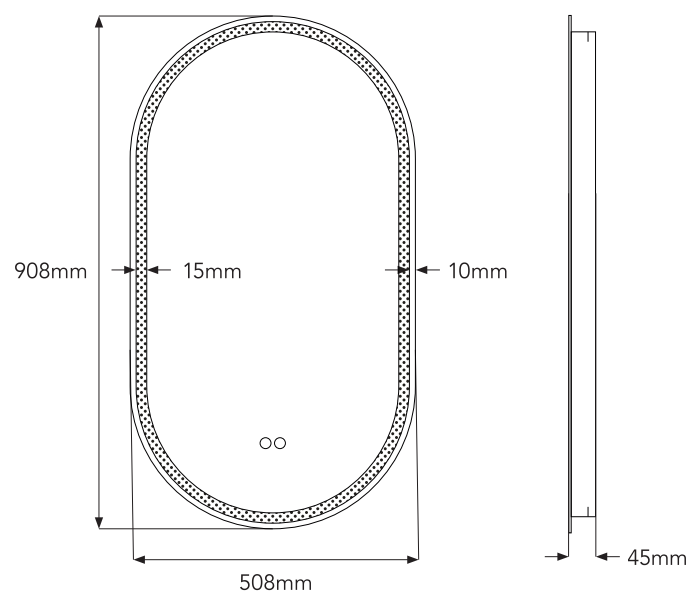

### Specifications

- W** 508mm
- H** 908mm
- D** 45mm

### Technical drawing